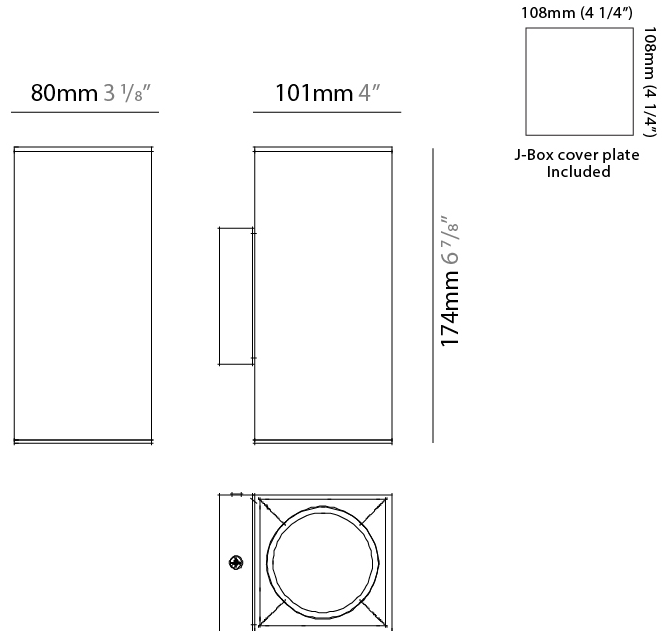

DAU SINGLE SURFACE

D93044-

base number   Finish
Options

1. To build a product code in our configurator select the specify button on the base model # product page
2. To build a manual product code on this datasheet choose from the options listed below in blue font and add the suffix to the base model #

GENERAL

Series: Dau _____
Subseries: Dau Single _____
Brand: Milan _____
Division: Design _____
Mounting Type: Surface _____
Mounting Location: Wall _____
Subcategory: Up/Down Light _____

PHYSICAL

Shape: Rectangle _____
Length (mm): 80 _____
Length (in): 3 1/8 _____
Height (mm): 174 _____
Depth (mm): 101 _____
Height (in): 6 9/11 _____
Depth (in): 4 _____
Extension (mm): 101 _____
Extension (in): 4 _____
Light Distribution: Direct / Indirect _____
Weight (kg): 1.23 _____
Weight (lbs): 2.71 _____
Fixture Finish: BAL / MWL / BSL _____
Fixture Material: Extruded Aluminum _____

ELECTRICAL

Number of Lamps: 2 _____
Lamp Type: LED Retrofit _____
Lamp Shape: MR16 _____
Bulb Included: Bulb Not Included _____
Max. Wattage Per Lamp (W): 5 _____
Lamp Base: GU10 _____
Input Voltage (V): 120Vac Direct Line _____

LED

OPTICAL

RATINGS AND CERTIFICATIONS

Certified By: Certified for North American Standards _____
IP rating: IP20 _____